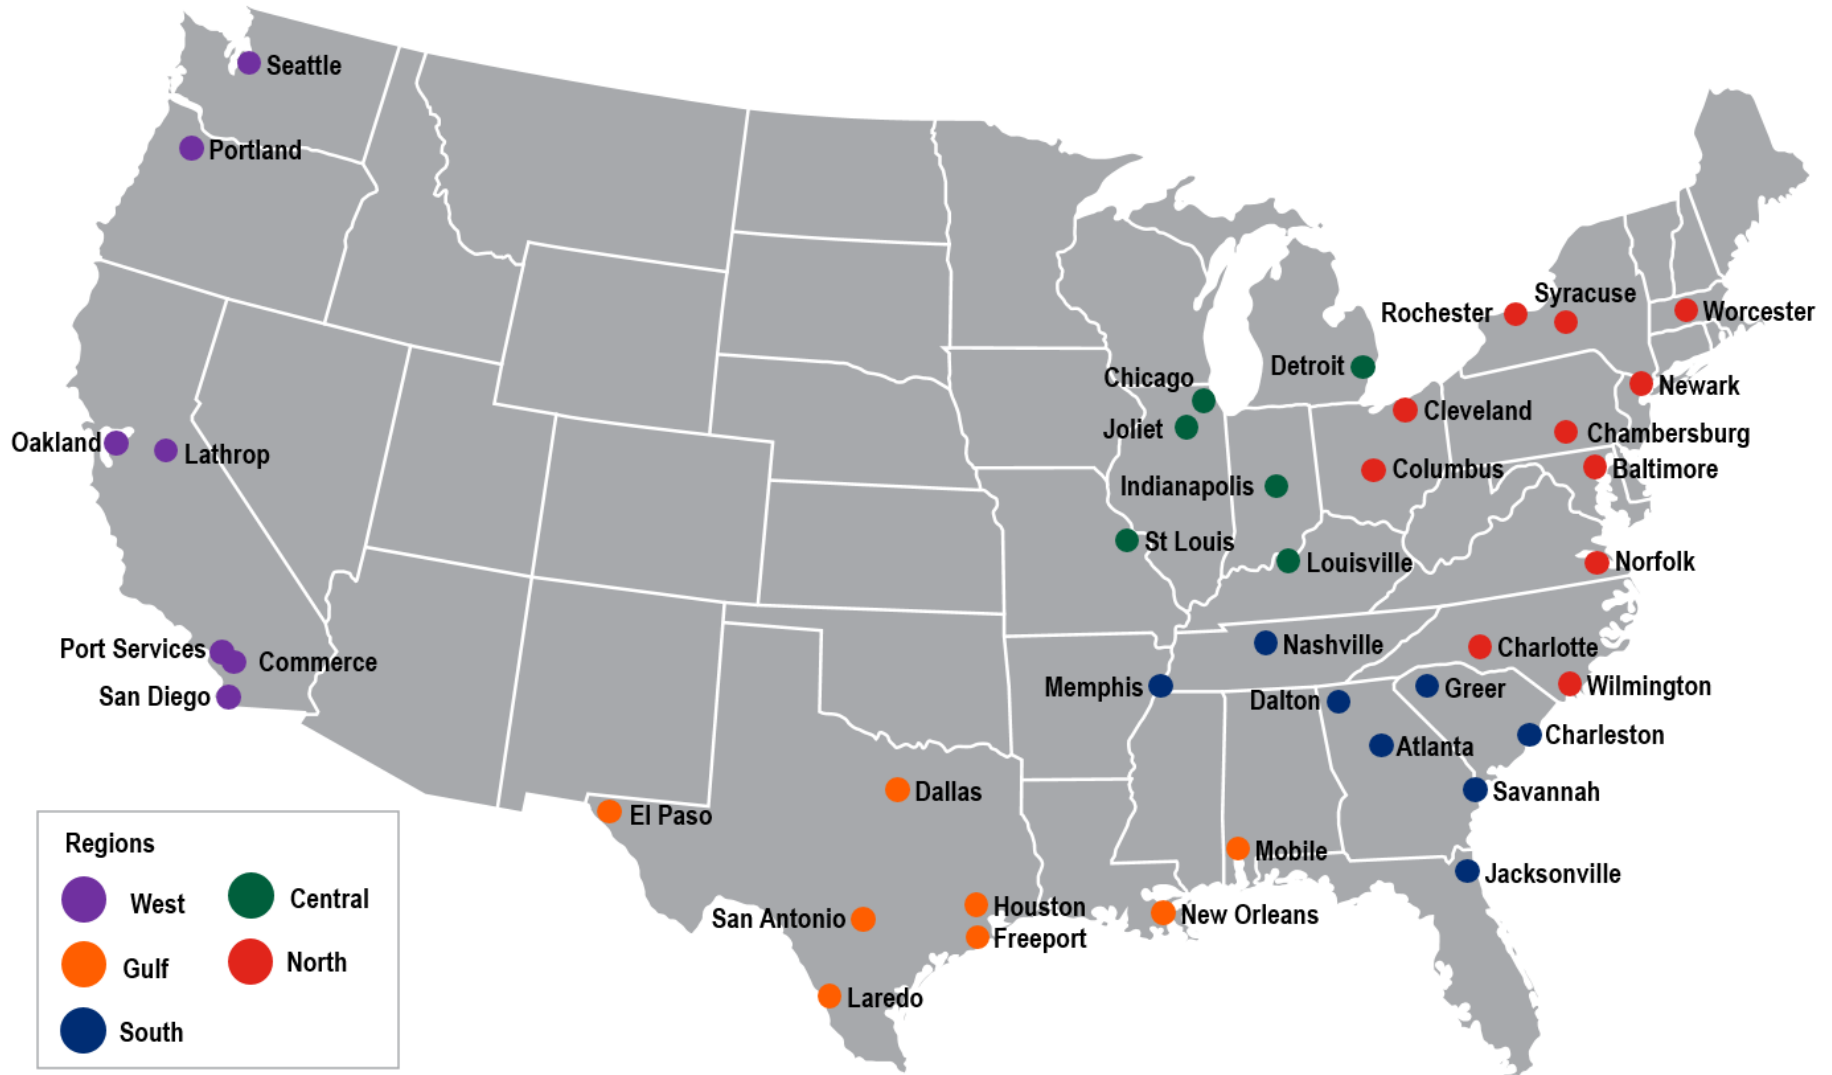

# STG Dray Locations

**ATLANTA**

4135 Old McDonough Road  
Conley, GA 30288  
Phone: (404) 361-5222  
Email: [stgdrayatlanta@stgusa.com](mailto:stgdrayatlanta@stgusa.com)  
Pricing: [stgdraypricingsouth@stgusa.com](mailto:stgdraypricingsouth@stgusa.com)