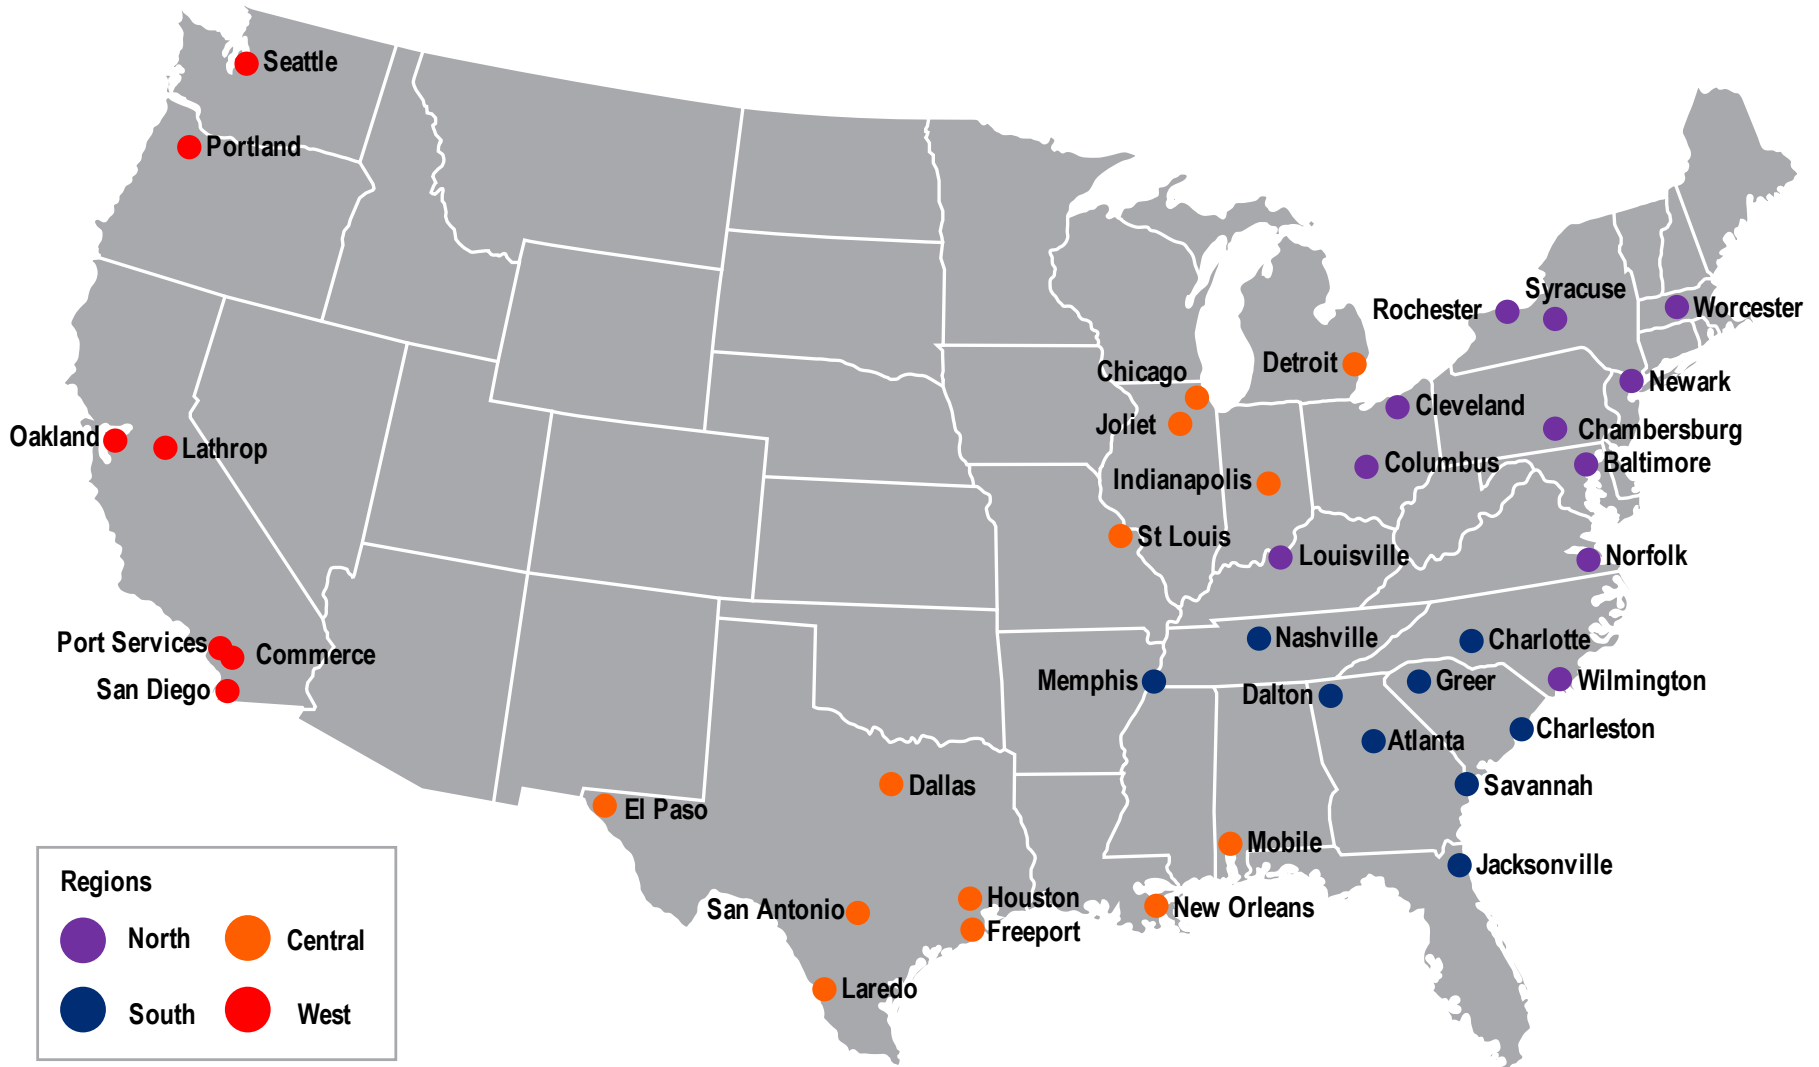

STG Dray Locations

ATLANTA

4135 Old McDonough Road
Conley, GA 30288
Phone: (404) 361-5222
Email: stgdrayatlanta@stgusa.com
Pricing: stgdraypricingsouth@stgusa.com

BALTIMORE

1600 Shipyard Road
Baltimore, MD 21219
Phone: (800) 488-7320
Email: stgdraybaltimore@stgusa.com
Pricing: stgdraypricingnorth@stgusa.com